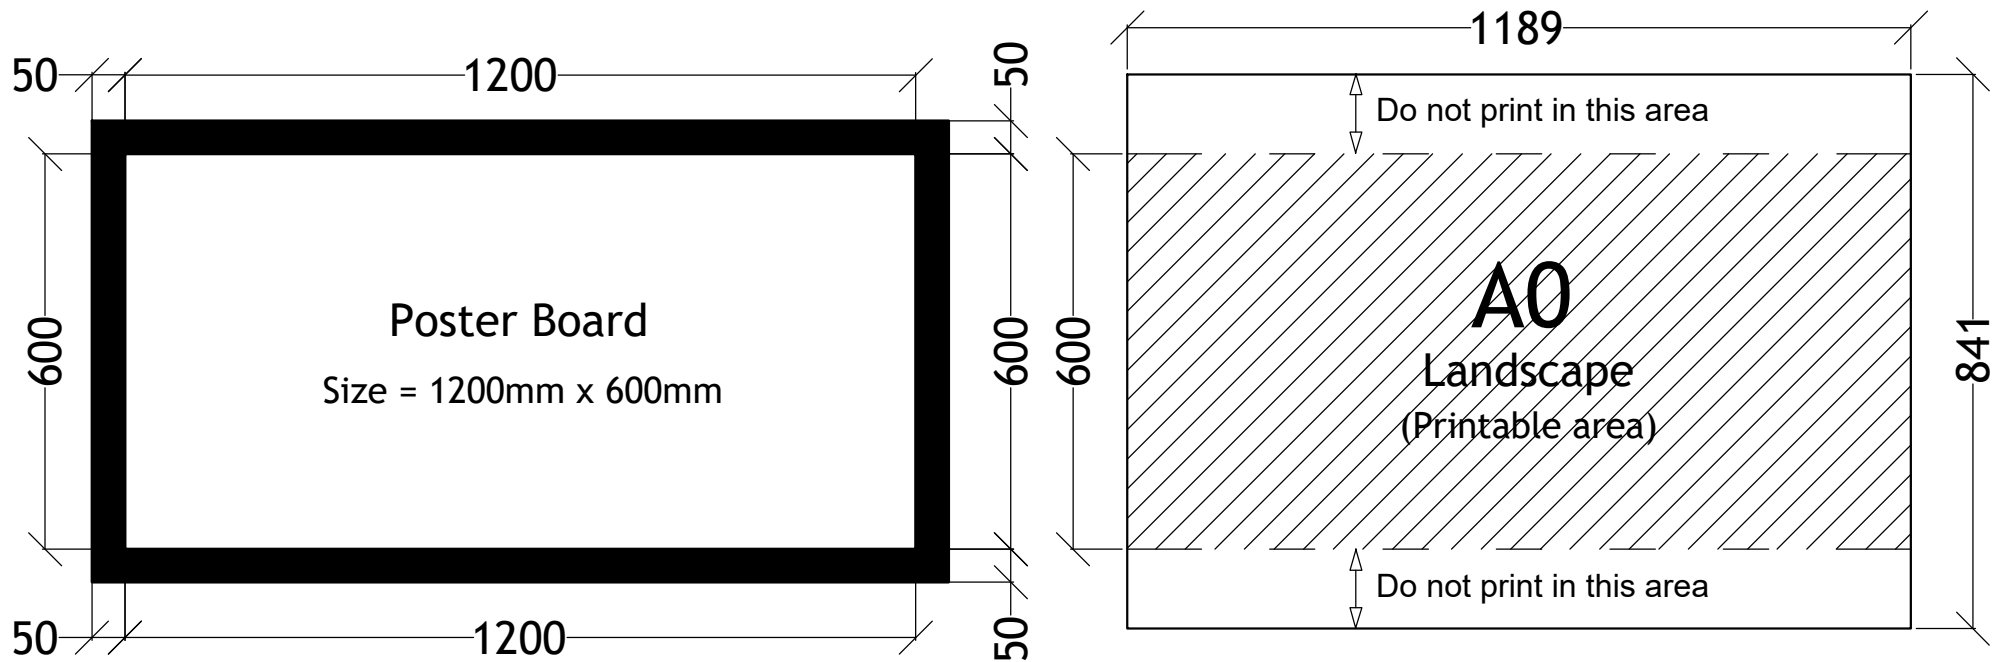

Instructions to Poster Presentations

Instructions to print posters;

- KDU will provide 1200mm x 600mm sized wooden poster boards to pin-up your printed posters.
- You can use standard A0 (size = 1189mm x 841mm) papers to print your posters.
- Poster must print in Landscape direction of A0 sheet.
- See the above given figure to find the exact printable areas.